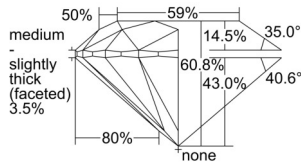

GIA®

FACSIMILE

GIA REPORT

7508086885

Verify this report at GIA.edu

GIA NATURAL DIAMOND DOSSIER®

August 02, 2024
GIA Report Number 7508086885
Shape and Cutting Style ..... Round Brilliant
Measurements ..... 4.96 - 5.00 x 3.03 mm

GRADING RESULTS

Carat Weight ..... 0.46 carat
Color Grade ..... G
Clarity Grade VS2
Cut Grade ..... Excellent

ADDITIONAL GRADING INFORMATION

Polish ..... Excellent
Symmetry ..... Excellent
Fluorescence ..... Faint
Clarity Characteristics ..... Cloud, Cavity
Inscription(s): GIA 7508086885

PROPORTIONS

Profile to actual proportions

GRADING SCALES

GIA COLOR SCALE

COLORED	D
	E
	F
	G
	H
	I
	J
NEAR COLORLESS	K
	L
	M
	N
	O
	P
	Q
	R
	S
	T
	U
	V
	W
	X
	Y
	Z

GIA CLARITY SCALE

FLAWLESS	VERY VERY SLIGHTLY INCLUDED	VS₁	VS₂	VS₁	VS₂	SI₁	SI₂	I₁	I₂	I₃		
											FLAWLESS	INTERNALLY FLAWLESS

GIA CUT SCALE

EXCELLENT
VERY GOOD
GOOD
FAIR
POOR