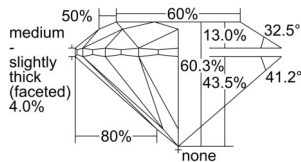

GIA®

FACSIMILE

GIA REPORT 7508089924

Verify this report at GIA.edu

GIA NATURAL DIAMOND DOSSIER®

August 05, 2024
GIA Report Number 7508089924
Shape and Cutting Style ..... Round Brilliant
Measurements ..... 4.13 - 4.15 x 2.50 mm

GRADING RESULTS

Carat Weight ..... 0.26 carat
Color Grade ..... G
Clarity Grade VS1
Cut Grade ..... Excellent

ADDITIONAL GRADING INFORMATION

Polish ..... Excellent
Symmetry ..... Excellent
Fluorescence ..... None
Clarity Characteristics ..... Crystal
Inscription(s): GIA 7508089924

PROPORTIONS

Profile to actual proportions

GRADING SCALES

GIA COLOR SCALE	GIA CLARITY SCALE	GIA CUT SCALE	
D	FLAWLESS	EXCELLENT	
E	INTERNALLY FLAWLESS		
F		VVS₁	VERY GOOD
G	VVS₂		
H	VS₁	GOOD	
I	VS₂		
J	SI₁	FAIR	
K	SI₂		
L	I₁	POOR	
M	I₂		
N	I₃		
O			
P			
Q			
R			
S			
T			
U			
V			
W			
X			
Y			
Z