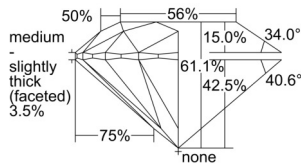

GIA®

FACSIMILE

GIA REPORT 7508092534

Verify this report at GIA.edu

GIA NATURAL DIAMOND DOSSIER®

August 02, 2024
GIA Report Number 7508092534
Shape and Cutting Style ..... Round Brilliant
Measurements ..... 4.32 - 4.33 x 2.64 mm

GRADING RESULTS

Carat Weight ..... 0.30 carat
Color Grade I
Clarity Grade VVS2
Cut Grade ..... Excellent

ADDITIONAL GRADING INFORMATION

Polish ..... Excellent
Symmetry ..... Excellent
Fluorescence ..... Faint
Clarity Characteristics ..... Pinpoint
Inscription(s): GIA 7508092534

PROPORTIONS

Profile to actual proportions

GRADING SCALES

GIA COLOR SCALE	GIA CLARITY SCALE	GIA CUT SCALE
COLOURLESS D	FLAWLESS	EXCELLENT
E	INTERNALLY FLAWLESS	
F	VVS₁	VERY GOOD
G		
H	VVS₂	GOOD
I	VS₁	
J	VS₂	FAIR
K	SI₁	
L	SI₂	POOR
M	I₁	
N	I₂	
O	I₃	
P		
Q		
R		
S		
T		
U		
V		
W		
X		
Y		
Z