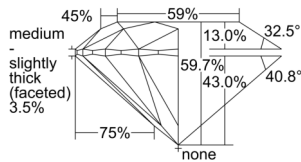

GIA®

FACSIMILE

GIA NATURAL DIAMOND DOSSIER®

August 05, 2024
GIA Report Number 7508103564
Shape and Cutting Style ..... Round Brilliant
Measurements ..... 6.26 - 6.29 x 3.75 mm

GRADING RESULTS

Carat Weight ..... 0.90 carat
Color Grade ..... E
Clarity Grade S11
Cut Grade ..... Excellent

ADDITIONAL GRADING INFORMATION

Polish ..... Excellent
Symmetry ..... Excellent
Fluorescence ..... None
Clarity Characteristics ..... Cloud, Crystal
Inscription(s): GIA 7508103564

GIA REPORT 7508103564

Verify this report at GIA.edu

PROPORTIONS

Profile to actual proportions

GRADING SCALES

GIA COLOR SCALE	GIA CLARITY SCALE	GIA CUT SCALE	
D	FLAWLESS	EXCELLENT	
E	INTERNALLY FLAWLESS		
F		VVS₁	VERY GOOD
G	VVS₂		
H	VS₁	GOOD	
I	VS₂		
J	S1₁	FAIR	
K	S1₂		
L	I₁	POOR	
M	I₂		
N	I₃		
O			
P			
Q			
R			
S			
T			
U			
V			
W			
X			
Y			
Z