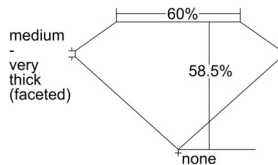

GIA®

FACSIMILE

GIA REPORT 7508105424

Verify this report at GIA.edu

GIA NATURAL DIAMOND DOSSIER®

August 02, 2024
GIA Report Number 7508105424
Shape and Cutting Style ..... Oval Brilliant
Measurements ..... 6.33 x 3.95 x 2.31 mm

GRADING RESULTS

Carat Weight ..... 0.41 carat
Color Grade ..... L, Faint Brown
Clarity Grade VVS1

ADDITIONAL GRADING INFORMATION

Polish ..... Excellent
Symmetry ..... Good
Fluorescence ..... Faint
Clarity Characteristics ..... Pinpoint
Inscription(s): GIA 7508105424

PROPORTIONS

Profile not to actual proportions

GRADING SCALES

GIA COLOR SCALE		GIA CLARITY SCALE			
COLORLESS	D	VERY VERY SLIGHTLY INCLUDED	FLAWLESS		
	E		INTERNALLY FLAWLESS		
	F	VERY SLIGHTLY INCLUDED	VVS₁		
	G		VVS₂		
	H		VS₁		
	NEAR COLORLESS	I	SLIGHTLY INCLUDED	VS₂	
		J		SI₁	
		FAINT	K	INCLUDED	SI₂
			L		I₁
			M		I₂
VERT LIGHT	N	INCLUDED	I₃		
	O				
	P				
	Q				
	R				
LIGHT	S				
	T				
	U				
	V				
	W				
	X				
Y					
Z