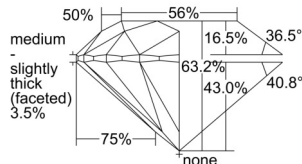

GIA®

FACSIMILE

GIA REPORT

7508108121

Verify this report at GIA.edu

GIA NATURAL DIAMOND DOSSIER®

August 23, 2024
GIA Report Number 7508108121
Shape and Cutting Style ..... Round Brilliant
Measurements ..... 4.23 - 4.27 x 2.69 mm

GRADING RESULTS

Carat Weight ..... 0.30 carat
Color Grade ..... E
Clarity Grade VS1
Cut Grade ..... Excellent

ADDITIONAL GRADING INFORMATION

Polish ..... Excellent
Symmetry ..... Excellent
Fluorescence ..... None
Clarity Characteristics ..... Cloud, Needle
Inscription(s): GIA 7508108121

PROPORTIONS

Profile to actual proportions

GRADING SCALES

GIA COLOR SCALE

COLORED	D
	E
	F
	G
	H
	I
	J
NEAR COLORLESS	K
	L
Faint	M
	N
	O
	P
	Q
	R
	S
	T
	U
	V
	W
	X
	Y
Light	Z

GIA CLARITY SCALE

FLAWLESS	VERY VERY SLIGHTLY INCLUDED	VS₁	VS₂	SI₁	SI₂	I₁	I₂	I₃		
									FLAWLESS	INTERNALLY FLAWLESS

GIA CUT SCALE

EXCELLENT
VERY GOOD
GOOD
FAIR
POOR