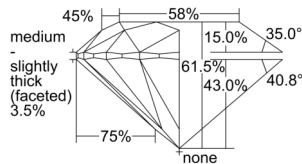

GIA®

FACSIMILE

GIA REPORT

7508111343

Verify this report at GIA.edu

GIA NATURAL DIAMOND DOSSIER®

August 06, 2024
GIA Report Number 7508111343
Shape and Cutting Style ..... Round Brilliant
Measurements ..... 4.29 - 4.32 x 2.65 mm

GRADING RESULTS

Carat Weight ..... 0.30 carat
Color Grade ..... E
Clarity Grade S11
Cut Grade ..... Excellent

ADDITIONAL GRADING INFORMATION

Polish ..... Excellent
Symmetry ..... Excellent
Fluorescence ..... None
Clarity Characteristics ..... Feather, Cloud
Inscription(s): GIA 7508111343

PROPORTIONS

Profile to actual proportions

GRADING SCALES

GIA COLOR SCALE	GIA CLARITY SCALE	GIA CUT SCALE	
D	FLAWLESS	EXCELLENT	
E	INTERNALLY FLAWLESS		
F		VVS₁	VERY GOOD
G	VVS₂		
H	VS₁	GOOD	
I	VS₂		
J	S1₁	FAIR	
K	S1₂		
L	I₁	POOR	
M	I₂		
N	I₃		
O			
P			
Q			
R			
S			
T			
U			
V			
W			
X			
Y			
Z