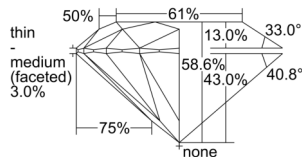

GIA®

FACSIMILE

GIA NATURAL DIAMOND DOSSIER®

August 06, 2024
GIA Report Number 7508114031
Shape and Cutting Style ..... Round Brilliant
Measurements ..... 4.43 - 4.45 x 2.60 mm

GRADING RESULTS

Carat Weight ..... 0.31 carat
Color Grade ..... H
Clarity Grade S11
Cut Grade ..... Excellent

ADDITIONAL GRADING INFORMATION

Polish ..... Excellent
Symmetry ..... Excellent
Fluorescence ..... None
Clarity Characteristics ..... Crystal
Inscription(s): GIA 7508114031

GIA REPORT 7508114031

Verify this report at GIA.edu

PROPORTIONS

Profile to actual proportions

GRADING SCALES

GIA COLOR SCALE	GIA CLARITY SCALE	GIA CUT SCALE	
D	FLAWLESS	EXCELLENT	
E	INTERNALLY FLAWLESS		
F		VVS₁	VERY GOOD
G	VVS₂		
H	VS₁	GOOD	
I	VS₂		
J	S1₁	FAIR	
K	S1₂		
L	I₁	POOR	
M	I₂		
N	I₃		
O			
P			
Q			
R			
S			
T			
U			
V			
W			
X			
Y			
Z