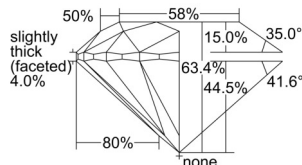

GIA®

FACSIMILE

GIA REPORT 7508121206

Verify this report at GIA.edu

GIA NATURAL DIAMOND DOSSIER®

August 14, 2024
GIA Report Number 7508121206
Shape and Cutting Style ..... Round Brilliant
Measurements ..... 5.30 - 5.34 x 3.37 mm

GRADING RESULTS

Carat Weight ..... 0.59 carat
Color Grade ..... H
Clarity Grade VS1
Cut Grade ..... Excellent

ADDITIONAL GRADING INFORMATION

Polish ..... Excellent
Symmetry ..... Excellent
Fluorescence ..... None
Clarity Characteristics ..... Crystal
Inscription(s): GIA 7508121206

PROPORTIONS

GRADING SCALES

GIA COLOR SCALE

COLOURESS	D
	E
	F
	G
	H
	I
	J
NEAR COLOURESS	K
	L
FAIN	M
	N
	O
	P
VERY LIGHT	Q
	R
	S
	T
	U
	V
	W
	X
	Y
LIGHT	Z

GIA CLARITY SCALE

FLAWLESS	VERY VERY SLIGHTLY INCLUDED	VS₁	VS₂	SLIGHTLY INCLUDED	SI₁	SI₂	I₁	I₂	I₃	
										VERY SLIGHTLY INCLUDED
INTERNALLY FLAWLESS										

GIA CUT SCALE

EXCELLENT
VERY GOOD
GOOD
FAIR
POOR