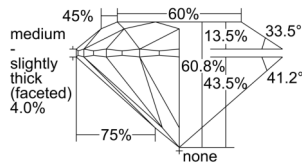

GIA®

FACSIMILE

GIA REPORT

7508126444

Verify this report at GIA.edu

GIA NATURAL DIAMOND DOSSIER®

August 07, 2024
GIA Report Number 7508126444
Shape and Cutting Style ..... Round Brilliant
Measurements ..... 4.83 - 4.85 x 2.95 mm

GRADING RESULTS

Carat Weight ..... 0.42 carat
Color Grade ..... G
Clarity Grade VS2
Cut Grade ..... Excellent

ADDITIONAL GRADING INFORMATION

Polish ..... Excellent
Symmetry ..... Excellent
Fluorescence ..... Faint
Clarity Characteristics ..... Crystal
Inscription(s): GIA 7508126444

PROPORTIONS

Profile to actual proportions

GRADING SCALES

GIA COLOR SCALE	GIA CLARITY SCALE	GIA CUT SCALE	
D	FLAWLESS	EXCELLENT	
E	INTERNALLY FLAWLESS		
F		VVS₁	VERY GOOD
G	VVS₂		
H	VS₁	GOOD	
I	VS₂		
J	SI₁	FAIR	
K	SI₂		
L	I₁	POOR	
M	I₂		
N	I₃		
O			
P			
Q			
R			
S			
T			
U			
V			
W			
X			
Y			
Z