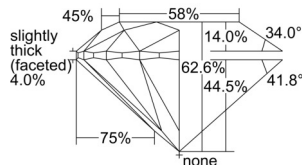

GIA®

FACSIMILE

GIA REPORT 7508126506

Verify this report at GIA.edu

GIA NATURAL DIAMOND DOSSIER®

August 07, 2024
GIA Report Number 7508126506
Shape and Cutting Style ..... Round Brilliant
Measurements ..... 3.68 - 3.70 x 2.31 mm

GRADING RESULTS

Carat Weight ..... 0.19 carat
Color Grade ..... E
Clarity Grade VS2
Cut Grade ..... Excellent

ADDITIONAL GRADING INFORMATION

Polish ..... Excellent
Symmetry ..... Excellent
Fluorescence ..... None
Clarity Characteristics..... Crystal, Cloud, Feather
Inscription(s): GIA 7508126506

PROPORTIONS

Profile to actual proportions

GRADING SCALES

GIA
COLOR
SCALE

COLOREDNESS	D
	E
	F
	G
	H
	I
	J
NEAR COLORLESS	K
	L
FAIN	M
	N
	O
	P
VERY LIGHT	Q
	R
	S
	T
	U
	V
LIGHT	W
	X
	Y
	Z

GIA
CLARITY
SCALE

VERY VERY SLIGHTLY INCLUDED	FLAWLESS
	INTERNALLY FLAWLESS
VERY SLIGHTLY INCLUDED	VVS₁
	VVS₂
SLIGHTLY INCLUDED	VS₁
	VS₂
INCLUDED	SI₁
	SI₂
	I₁
	I₂
	I₃

GIA
CUT
SCALE

EXCELLENT
VERY GOOD
GOOD
FAIR
POOR