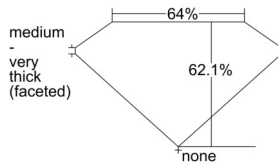

GIA®

FACSIMILE

GIA REPORT 7508127456

Verify this report at GIA.edu

GIA NATURAL DIAMOND DOSSIER®

August 08, 2024
GIA Report Number 7508127456
Shape and Cutting Style ..... Pear Brilliant
Measurements ..... 7.70 x 5.03 x 3.13 mm

GRADING RESULTS

Carat Weight ..... 0.70 carat
Color Grade ..... F
Clarity Grade VS1

ADDITIONAL GRADING INFORMATION

Polish ..... Excellent
Symmetry ..... Very Good
Fluorescence ..... None
Clarity Characteristics..... Feather, Needle, Pinpoint
Inscription(s): GIA 7508127456

PROPORTIONS

Profile not to actual proportions

GRADING SCALES

GIA COLOR SCALE		GIA CLARITY SCALE			
COLORLESS	D	VERY VERY SLIGHTLY INCLUDED	FLAWLESS		
	E		INTERNALLY FLAWLESS		
	F	VERY SLIGHTLY INCLUDED	VVS₁		
	G		VVS₂		
	H		VS₁		
	NEAR COLORLESS	I	SLIGHTLY INCLUDED	VS₂	
		J		SI₁	
		FAINT	K	INCLUDED	SI₂
			L		I₁
			M		I₂
VERT LIGHT	N	LIGHT	I₃		
	O				
	P				
	Q				
	R