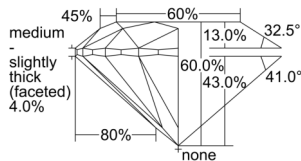

GIA®

FACSIMILE

GIA REPORT 7508128258

Verify this report at GIA.edu

GIA NATURAL DIAMOND DOSSIER®

August 06, 2024
GIA Report Number 7508128258
Shape and Cutting Style ..... Round Brilliant
Measurements ..... 4.60 - 4.63 x 2.77 mm

GRADING RESULTS

Carat Weight ..... 0.36 carat
Color Grade ..... G
Clarity Grade VS2
Cut Grade ..... Excellent

ADDITIONAL GRADING INFORMATION

Polish ..... Excellent
Symmetry ..... Excellent
Fluorescence ..... None
Clarity Characteristics ..... Crystal, Cloud
Inscription(s): GIA 7508128258

PROPORTIONS

Profile to actual proportions

GRADING SCALES

GIA COLOR SCALE	GIA CLARITY SCALE	GIA CUT SCALE
Colorless	Flawless	Excellent
Near Colorless	Internally Flawless	
Faint	VVS₁	Very Good
Very Light	VVS₂	
Light	VS₁	Good
	VS₂	
	SI₁	Fair
	SI₂	
	I₁	Poor
	I₂	
	I₃