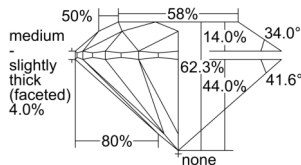

GIA®

FACSIMILE

GIA NATURAL DIAMOND DOSSIER®

August 07, 2024
GIA Report Number 7508135416
Shape and Cutting Style ..... Round Brilliant
Measurements ..... 5.14 - 5.16 x 3.21 mm

GRADING RESULTS

Carat Weight ..... 0.52 carat
Color Grade ..... H
Clarity Grade VS1
Cut Grade ..... Excellent

ADDITIONAL GRADING INFORMATION

Polish ..... Excellent
Symmetry ..... Excellent
Fluorescence ..... None
Clarity Characteristics ..... Cloud, Pinpoint
Inscription(s): GIA 7508135416

GIA REPORT 7508135416

Verify this report at GIA.edu

PROPORTIONS

Profile to actual proportions

GRADING SCALES

GIA COLOR SCALE	GIA CLARITY SCALE	GIA CUT SCALE	
D	FLAWLESS	EXCELLENT	
E	INTERNALLY FLAWLESS		
F		VVS₁	VERY GOOD
G	VVS₂		
H	VS₁	GOOD	
I	VS₂		
J	SI₁	FAIR	
K	SI₂		
L	I₁	POOR	
M	I₂		
N	I₃		
O			
P			
Q			
R			
S			
T			
U			
V			
W			
X			
Y			
Z