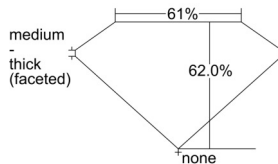

GIA®

FACSIMILE

GIA REPORT 7508139527

Verify this report at GIA.edu

GIA NATURAL DIAMOND DOSSIER®

August 07, 2024
GIA Report Number 7508139527
Shape and Cutting Style ..... Oval Brilliant
Measurements ..... 7.41 x 5.06 x 3.14 mm

GRADING RESULTS

Carat Weight ..... 0.74 carat
Color Grade ..... K
Clarity Grade SI1

ADDITIONAL GRADING INFORMATION

Polish ..... Excellent
Symmetry ..... Excellent
Fluorescence ..... Medium Blue
Clarity Characteristics ..... Crystal
Inscription(s): GIA 7508139527

PROPORTIONS

Profile not to actual proportions

GRADING SCALES

GIA COLOR SCALE		GIA CLARITY SCALE			
COLORLESS	D	VERY VERY SLIGHTLY INCLUDED	FLAWLESS		
	E		INTERNALLY FLAWLESS		
	F	VERY SLIGHTLY INCLUDED	VVS₁		
	G		VVS₂		
	H		VS₁		
	NEAR COLORLESS	I	SLIGHTLY INCLUDED	VS₂	
		J		SI₁	
		FAINT	K	INCLUDED	SI₂
			L		I₁
			M		I₂
VERT LIGHT	N		INCLUDED	I₃	
	O				
	P				
	Q				
	LIGHT	R			
		S			
T					
U					
	V				
	W				
	X				
	Y				
	Z