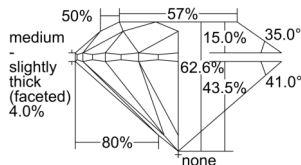

GIA®

FACSIMILE

GIA REPORT 7508139821

Verify this report at GIA.edu

GIA NATURAL DIAMOND DOSSIER®

August 07, 2024
GIA Report Number 7508139821
Shape and Cutting Style ..... Round Brilliant
Measurements ..... 5.04 - 5.07 x 3.16 mm

GRADING RESULTS

Carat Weight ..... 0.50 carat
Color Grade ..... F
Clarity Grade VVS1
Cut Grade ..... Excellent

ADDITIONAL GRADING INFORMATION

Polish ..... Excellent
Symmetry ..... Excellent
Fluorescence ..... None
Clarity Characteristics..... Pinpoint, Feather, Indented Natural
Inscription(s): GIA 7508139821

PROPORTIONS

Profile to actual proportions

GRADING SCALES

GIA COLOR SCALE	GIA CLARITY SCALE	GIA CUT SCALE	
D	FLAWLESS	EXCELLENT	
E	INTERNALLY FLAWLESS		
F		VVS₁	VERY GOOD
G	VVS₂		
H	VS₁	GOOD	
I	VS₂		
J	SI₁	FAIR	
K	SI₂		
L	I₁	POOR	
M	I₂		
N	I₃		
O			
P			
Q			
R			
S			
T			
U			
V			
W			
X			
Y			
Z