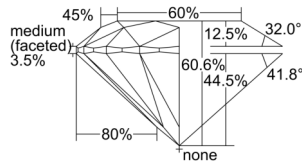

GIA®

FACSIMILE

GIA REPORT

7508140785

Verify this report at GIA.edu

GIA NATURAL DIAMOND DOSSIER®

August 07, 2024
GIA Report Number 7508140785
Shape and Cutting Style ..... Round Brilliant
Measurements ..... 5.15 - 5.18 x 3.13 mm

GRADING RESULTS

Carat Weight ..... 0.50 carat
Color Grade ..... D
Clarity Grade VS1
Cut Grade ..... Excellent

ADDITIONAL GRADING INFORMATION

Polish ..... Excellent
Symmetry ..... Excellent
Fluorescence ..... None
Clarity Characteristics ..... Crystal, Pinpoint, Needle
Inscription(s): GIA 7508140785

PROPORTIONS

Profile to actual proportions

GRADING SCALES

GIA COLOR SCALE		GIA CLARITY SCALE		GIA CUT SCALE	
COLORLESS	D	VERY VERY SLIGHTLY INCLUDED	FLAWLESS	EXCELLENT	
	E		INTERNALLY FLAWLESS		
	F	VERY SLIGHTLY INCLUDED	VVS₁		VERY GOOD
	G		VVS₂		
	H		VS₁	GOOD	
	NEAR COLORLESS	I	VS₂		
		J	SLIGHTLY INCLUDED	SI₁	FAIR
	K	SI₂			
	FANT	L	INCLUDED	I₁	POOR
		M		I₂	
N		I₃			
O					
P					
Q					
R					
S					
LIGHT	T				
	U				
	V				
	W				
	X				
	Y				
	Z