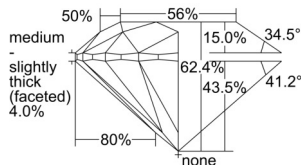

GIA®

FACSIMILE

GIA REPORT 7508142725

Verify this report at GIA.edu

GIA NATURAL DIAMOND DOSSIER®

August 08, 2024
GIA Report Number 7508142725
Shape and Cutting Style ..... Round Brilliant
Measurements ..... 4.72 - 4.74 x 2.95 mm

GRADING RESULTS

Carat Weight ..... 0.40 carat
Color Grade ..... G
Clarity Grade VS2
Cut Grade ..... Excellent

ADDITIONAL GRADING INFORMATION

Polish ..... Excellent
Symmetry ..... Excellent
Fluorescence ..... Medium Blue
Clarity Characteristics ..... Crystal
Inscription(s): GIA 7508142725

PROPORTIONS

Profile to actual proportions

GRADING SCALES

GIA COLOR SCALE	GIA CLARITY SCALE	GIA CUT SCALE	
D	FLAWLESS	EXCELLENT	
E	INTERNALLY FLAWLESS		
F		VVS₁	VERY GOOD
G	VVS₂		
H	VS₁	GOOD	
I	VS₂		
J	SI₁	FAIR	
K	SI₂		
L	I₁	POOR	
M			
N			
O	I₂		
P			
Q			
R	I₃		
S			
T			
U			
V			
W			
X			
Y			
Z