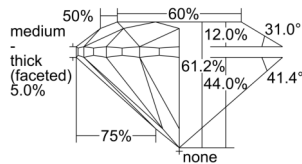

GIA®

FACSIMILE

GIA REPORT 7508148109

Verify this report at GIA.edu

GIA NATURAL DIAMOND DOSSIER®

August 09, 2024
GIA Report Number 7508148109
Shape and Cutting Style ..... Round Brilliant
Measurements ..... 4.25 - 4.29 x 2.61 mm

GRADING RESULTS

Carat Weight ..... 0.30 carat
Color Grade ..... G
Clarity Grade S11
Cut Grade ..... Very Good

ADDITIONAL GRADING INFORMATION

Polish ..... Very Good
Symmetry ..... Very Good
Fluorescence ..... None
Clarity Characteristics ..... Cloud
Inscription(s): GIA 7508148109

PROPORTIONS

Profile to actual proportions

GRADING SCALES

GIA COLOR SCALE	GIA CLARITY SCALE	GIA CUT SCALE	
D	FLAWLESS	EXCELLENT	
E	INTERNALLY FLAWLESS		
F		VVS₁	VERY GOOD
G	VVS₂		
H	VS₁	GOOD	
I	VS₂		
J	S1₁	FAIR	
K	S1₂		
L	I₁	POOR	
M	I₂		
N	I₃		
O			
P			
Q			
R			
S			
T			
U			
V			
W			
X			
Y			
Z