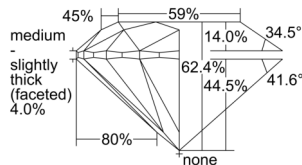

GIA®

FACSIMILE

GIA REPORT 7508155506

Verify this report at GIA.edu

GIA NATURAL DIAMOND DOSSIER®

August 09, 2024
GIA Report Number 7508155506
Shape and Cutting Style ..... Round Brilliant
Measurements ..... 5.05 - 5.09 x 3.17 mm

GRADING RESULTS

Carat Weight ..... 0.50 carat
Color Grade ..... G
Clarity Grade VVS1
Cut Grade ..... Excellent

ADDITIONAL GRADING INFORMATION

Polish ..... Excellent
Symmetry ..... Excellent
Fluorescence ..... None
Clarity Characteristics ..... Feather
Inscription(s): GIA 7508155506

PROPORTIONS

Profile to actual proportions