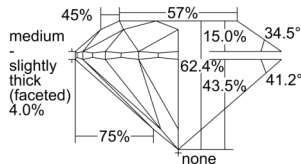

GIA®

FACSIMILE

GIA NATURAL DIAMOND DOSSIER®

August 08, 2024
GIA Report Number 7508156223
Shape and Cutting Style ..... Round Brilliant
Measurements ..... 4.57 - 4.59 x 2.86 mm

GRADING RESULTS

Carat Weight ..... 0.37 carat
Color Grade ..... E
Clarity Grade S11
Cut Grade ..... Excellent

ADDITIONAL GRADING INFORMATION

Polish ..... Excellent
Symmetry ..... Excellent
Fluorescence ..... Faint
Clarity Characteristics..... Crystal, Cloud, Feather
Inscription(s): GIA 7508156223

GIA REPORT 7508156223

Verify this report at GIA.edu

PROPORTIONS

Profile to actual proportions

GRADING SCALES

GIA COLOR SCALE	GIA CLARITY SCALE	GIA CUT SCALE	
D	FLAWLESS	EXCELLENT	
E	INTERNALLY FLAWLESS		
F		VVS₁	VERY GOOD
G	VVS₂		
H	VS₁	GOOD	
I	VS₂		
J	S1₁	FAIR	
K	S1₂		
L	I₁	POOR	
M	I₂		
N	I₃		
O			
P			
Q			
R			
S			
T			
U			
V			
W			
X			
Y			
Z