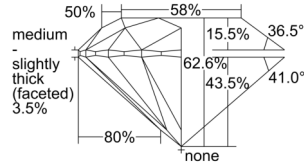

GIA®

FACSIMILE

GIA REPORT 7508159843

Verify this report at GIA.edu

GIA NATURAL DIAMOND DOSSIER®

August 09, 2024
GIA Report Number 7508159843
Shape and Cutting Style ..... Round Brilliant
Measurements ..... 5.32 - 5.36 x 3.34 mm

GRADING RESULTS

Carat Weight ..... 0.59 carat
Color Grade I
Clarity Grade VS2
Cut Grade ..... Excellent

ADDITIONAL GRADING INFORMATION

Polish ..... Excellent
Symmetry ..... Excellent
Fluorescence ..... None
Clarity Characteristics ..... Crystal, Feather
Inscription(s): GIA 7508159843

PROPORTIONS

Profile to actual proportions

GRADING SCALES

GIA COLOR SCALE	GIA CLARITY SCALE	GIA CUT SCALE	
D	FLAWLESS	EXCELLENT	
E	INTERNALLY FLAWLESS		
F		VVS₁	VERY GOOD
G	VVS₂		
H	VS₁	GOOD	
I	VS₂		
J	SI₁	FAIR	
K	SI₂		
L	I₁	POOR	
M	I₂		
N	I₃		
O			
P			
Q			
R			
S			
T			
U			
V			
W			
X			
Y			
Z