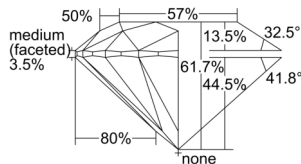

GIA®

FACSIMILE

GIA REPORT 7508159872

Verify this report at GIA.edu

GIA NATURAL DIAMOND DOSSIER®

August 09, 2024
GIA Report Number 7508159872
Shape and Cutting Style ..... Round Brilliant
Measurements ..... 5.47 - 5.49 x 3.38 mm

GRADING RESULTS

Carat Weight ..... 0.61 carat
Color Grade ..... H
Clarity Grade S11
Cut Grade ..... Excellent

ADDITIONAL GRADING INFORMATION

Polish ..... Excellent
Symmetry ..... Excellent
Fluorescence ..... None
Clarity Characteristics..... Crystal, Feather
Inscription(s): GIA 7508159872

PROPORTIONS

Profile to actual proportions

GRADING SCALES

GIA COLOR SCALE	GIA CLARITY SCALE	GIA CUT SCALE	
D	FLAWLESS	EXCELLENT	
E	INTERNALLY FLAWLESS		
F		VVS₁	VERY GOOD
G	VVS₂		
H	VS₁	GOOD	
I	VS₂		
J	S1₁	FAIR	
K	S1₂		
L	I₁	POOR	
M	I₂		
N	I₃		
O			
P			
Q			
R			
S			
T			
U			
V			
W			
X			
Y			
Z