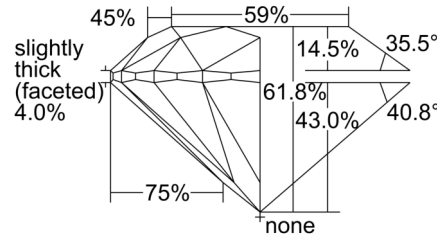

GIA NATURAL DIAMOND GRADING REPORT

 August 12, 2024
 GIA Report Number 7508160218
 Shape and Cutting Style Round Brilliant
 Measurements 7.28 - 7.33 x 4.52 mm

GRADING RESULTS

 Carat Weight 1.50 carat
 Color Grade H
 Clarity Grade SI1
 Cut Grade Excellent

Profile to actual proportions

CLARITY CHARACTERISTICS

KEY TO SYMBOLS*

- Crystal
- ◌ Cloud
- ~ Feather
- \\ Needle
- ↗ Indented Natural

* Red symbols denote internal characteristics (inclusions). Green or black symbols denote external characteristics (blemishes). Diagram is an approximate representation of the diamond, and symbols shown indicate type, position, and approximate size of clarity characteristics. All clarity characteristics may not be shown. Details of finish are not shown.