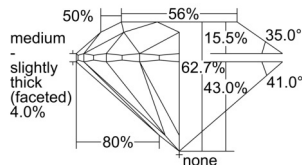

GIA®

FACSIMILE

GIA REPORT

7508164281

Verify this report at GIA.edu

GIA NATURAL DIAMOND DOSSIER®

August 12, 2024
GIA Report Number 7508164281
Shape and Cutting Style ..... Round Brilliant
Measurements ..... 4.69 - 4.71 x 2.94 mm

GRADING RESULTS

Carat Weight ..... 0.40 carat
Color Grade ..... H
Clarity Grade VS2
Cut Grade ..... Excellent

ADDITIONAL GRADING INFORMATION

Polish ..... Excellent
Symmetry ..... Excellent
Fluorescence ..... None
Clarity Characteristics..... Crystal, Cloud, Indented Natural
Inscription(s): GIA 7508164281

PROPORTIONS

Profile to actual proportions

GRADING SCALES

GIA COLOR SCALE

COLORESS	D
	E
	F
	G
	H
	I
	J
NEAR COLORESS	K
	L
FANIT	M
	N
	O
	P
VERY LIGHT	Q
	R
	S
	T
	U
	V
	W
	X
	Y
LIGHT	Z

GIA CLARITY SCALE

VERY VERY SLIGHTLY INCLUDED	FLAWLESS
	INTERNALLY FLAWLESS
VERY SLIGHTLY INCLUDED	VVS₁
	VVS₂
SLIGHTLY INCLUDED	VS₁
	VS₂
INCLUDED	SI₁
	SI₂
	I₁
	I₂
	I₃

GIA CUT SCALE

EXCELLENT
VERY GOOD
GOOD
FAIR
POOR