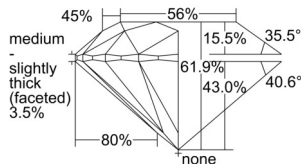

GIA®

FACSIMILE

GIA REPORT 7508164673

Verify this report at GIA.edu

GIA NATURAL DIAMOND DOSSIER®

August 14, 2024
GIA Report Number 7508164673
Shape and Cutting Style ..... Round Brilliant
Measurements ..... 4.96 - 5.00 x 3.09 mm

GRADING RESULTS

Carat Weight ..... 0.47 carat
Color Grade ..... E
Clarity Grade VVS1
Cut Grade ..... Excellent

ADDITIONAL GRADING INFORMATION

Polish ..... Excellent
Symmetry ..... Excellent
Fluorescence ..... None
Clarity Characteristics ..... Pinpoint, Feather
Inscription(s): GIA 7508164673

PROPORTIONS

Profile to actual proportions

GRADING SCALES

GIA COLOR SCALE	GIA CLARITY SCALE	GIA CUT SCALE	
D	FLAWLESS	EXCELLENT	
E	INTERNALLY FLAWLESS		
F		VVS₁	VERY GOOD
G	VVS₂		
H	VS₁	GOOD	
I	VS₂		
J	SI₁	FAIR	
K	SI₂		
L	I₁	POOR	
M	I₂		
N	I₃		
O			
P			
Q			
R			
S			
T			
U			
V			
W			
X			
Y			
Z