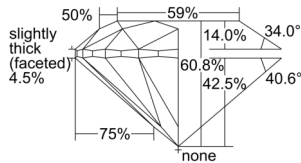

GIA®

FACSIMILE

GIA NATURAL DIAMOND DOSSIER®

August 09, 2024
GIA Report Number 7508165359
Shape and Cutting Style ..... Round Brilliant
Measurements ..... 4.53 - 4.57 x 2.77 mm

GRADING RESULTS

Carat Weight ..... 0.36 carat
Color Grade ..... G
Clarity Grade S11
Cut Grade ..... Excellent

ADDITIONAL GRADING INFORMATION

Polish ..... Excellent
Symmetry ..... Excellent
Fluorescence ..... None
Clarity Characteristics ..... Knot, Crystal
Inscription(s): GIA 7508165359

GIA REPORT 7508165359

Verify this report at GIA.edu

PROPORTIONS

Profile to actual proportions