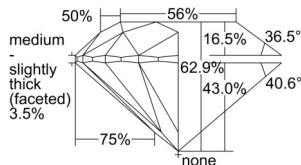

GIA®

FACSIMILE

GIA REPORT 7508169523

Verify this report at GIA.edu

GIA NATURAL DIAMOND DOSSIER®

August 09, 2024
GIA Report Number 7508169523
Shape and Cutting Style ..... Round Brilliant
Measurements ..... 4.48 - 4.50 x 2.82 mm

GRADING RESULTS

Carat Weight ..... 0.35 carat
Color Grade ..... H
Clarity Grade S11
Cut Grade ..... Excellent

ADDITIONAL GRADING INFORMATION

Polish ..... Excellent
Symmetry ..... Excellent
Fluorescence ..... None
Clarity Characteristics..... Crystal, Feather, Needle
Inscription(s): GIA 7508169523

PROPORTIONS

Profile to actual proportions

GRADING SCALES

GIA COLOR SCALE	GIA CLARITY SCALE	GIA CUT SCALE
D	FLAWLESS	EXCELLENT
E	INTERNALLY FLAWLESS	
F	VVS₁	VERY GOOD
G		
H	VS₁	GOOD
I		
J	VS₂	FAIR
K		
L	SI₁	POOR
M		
N	I₁	
O		
P	I₂	
Q		
R	I₃	
S		
T		
U		
V		
W		
X		
Y		
Z