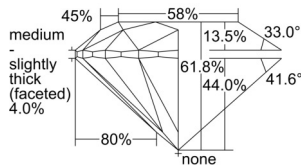

GIA®

FACSIMILE

GIA REPORT 7508169782

Verify this report at GIA.edu

GIA NATURAL DIAMOND DOSSIER®

August 12, 2024
GIA Report Number 7508169782
Shape and Cutting Style ..... Round Brilliant
Measurements ..... 3.66 - 3.68 x 2.27 mm

GRADING RESULTS

Carat Weight ..... 0.18 carat
Color Grade ..... G
Clarity Grade VS1
Cut Grade ..... Excellent

ADDITIONAL GRADING INFORMATION

Polish ..... Excellent
Symmetry ..... Excellent
Fluorescence ..... None
Clarity Characteristics..... Cloud, Crystal, Feather, Needle
Inscription(s): GIA 7508169782

PROPORTIONS

Profile to actual proportions