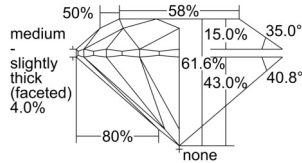

GIA®

FACSIMILE

GIA REPORT

7508171178

Verify this report at GIA.edu

GIA NATURAL DIAMOND DOSSIER®

August 30, 2024
GIA Report Number 7508171178
Shape and Cutting Style ..... Round Brilliant
Measurements ..... 4.73 - 4.75 x 2.92 mm

GRADING RESULTS

Carat Weight ..... 0.40 carat
Color Grade I
Clarity Grade VS1
Cut Grade ..... Excellent

ADDITIONAL GRADING INFORMATION

Polish ..... Excellent
Symmetry ..... Excellent
Fluorescence ..... None
Clarity Characteristics ..... Feather, Pinpoint
Inscription(s): GIA 7508171178

PROPORTIONS

Profile to actual proportions

GRADING SCALES

GIA COLOR SCALE

COLORLESS	D
	E
	F
	G
	H
	I
	J
NEAR COLORLESS	K
	L
FAIN	M
	N
	O
	P
VERY LIGHT	Q
	R
	S
	T
	U
	V
	W
	X
	Y
LIGHT	Z

GIA CLARITY SCALE

FLAWLESS	INTERNAL FLAWLESS	
		FLAWLESS
VERY VERY SLIGHTLY INCLUDED	VVS₁	
	VVS₂	
VERY SLIGHTLY INCLUDED	VS₁	
	VS₂	
SLIGHTLY INCLUDED	SI₁	
	SI₂	
INCLUDED	I₁	
	I₂	
	I₃	

GIA CUT SCALE

EXCELLENT
VERY GOOD
GOOD
FAIR
POOR