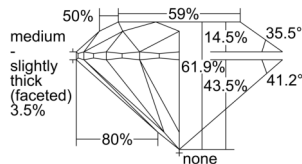

GIA®

FACSIMILE

GIA REPORT

7508175901

Verify this report at GIA.edu

GIA NATURAL DIAMOND DOSSIER®

August 13, 2024
GIA Report Number 7508175901
Shape and Cutting Style ..... Round Brilliant
Measurements ..... 5.07 - 5.10 x 3.15 mm

GRADING RESULTS

Carat Weight ..... 0.50 carat
Color Grade ..... D
Clarity Grade S11
Cut Grade ..... Excellent

ADDITIONAL GRADING INFORMATION

Polish ..... Excellent
Symmetry ..... Excellent
Fluorescence ..... None
Clarity Characteristics ..... Crystal, Cloud
Inscription(s): GIA 7508175901

PROPORTIONS

Profile to actual proportions

GRADING SCALES

GIA COLOR SCALE	GIA CLARITY SCALE	GIA CUT SCALE	
D	FLAWLESS	EXCELLENT	
E	INTERNALLY FLAWLESS		
F		VVS₁	VERY GOOD
G	VVS₂		
H	VS₁	GOOD	
I	VS₂		
J	S1₁	FAIR	
K	S1₂		
L	I₁	POOR	
M	I₂		
N	I₃		
O			
P			
Q			
R			
S			
T			
U			
V			
W			
X			
Y			
Z