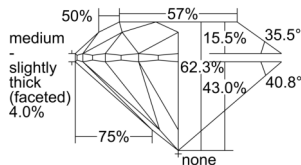

GIA®

FACSIMILE

GIA REPORT 7508182223

Verify this report at GIA.edu

GIA NATURAL DIAMOND DOSSIER®

August 13, 2024
GIA Report Number 7508182223
Shape and Cutting Style ..... Round Brilliant
Measurements ..... 5.64 - 5.67 x 3.53 mm

GRADING RESULTS

Carat Weight ..... 0.70 carat
Color Grade ..... G
Clarity Grade VVS1
Cut Grade ..... Excellent

ADDITIONAL GRADING INFORMATION

Polish ..... Excellent
Symmetry ..... Excellent
Fluorescence ..... None
Clarity Characteristics ..... Cloud, Pinpoint
Inscription(s): GIA 7508182223

PROPORTIONS

Profile to actual proportions

GRADING SCALES

GIA COLOR SCALE	GIA CLARITY SCALE	GIA CUT SCALE	
D	FLAWLESS	EXCELLENT	
E	INTERNALLY FLAWLESS		
F		VVS₁	VERY GOOD
G	VVS₂		
H	VS₁	GOOD	
I	VS₂		
J	SI₁	FAIR	
K	SI₂		
L	I₁	POOR	
M			I₂
N	I₃		
O			
P			
Q			
R			
S			
T			
U			
V			
W			
X			
Y			
Z