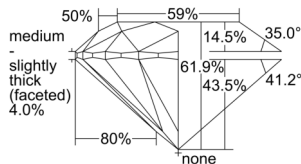

GIA®

FACSIMILE

GIA REPORT 7508184155

Verify this report at GIA.edu

GIA NATURAL DIAMOND DOSSIER®

August 13, 2024
GIA Report Number 7508184155
Shape and Cutting Style ..... Round Brilliant
Measurements ..... 5.34 - 5.38 x 3.32 mm

GRADING RESULTS

Carat Weight ..... 0.59 carat
Color Grade ..... D
Clarity Grade VVS1
Cut Grade ..... Excellent

ADDITIONAL GRADING INFORMATION

Polish ..... Excellent
Symmetry ..... Excellent
Fluorescence ..... None
Clarity Characteristics ..... Pinpoint
Inscription(s): GIA 7508184155

PROPORTIONS

Profile to actual proportions

GRADING SCALES

GIA COLOR SCALE	GIA CLARITY SCALE	GIA CUT SCALE	
D	FLAWLESS	EXCELLENT	
E	INTERNALLY FLAWLESS		
F		VVS₁	VERY GOOD
G	VVS₂		
H	VS₁	GOOD	
I	VS₂		
J	SI₁	FAIR	
K	SI₂		
L	I₁	POOR	
M	I₂		
N	I₃		
O			
P			
Q			
R			
S			
T			
U			
V			
W			
X			
Y			
Z