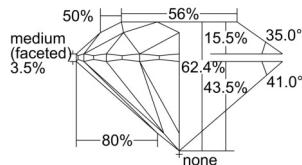

GIA®

FACSIMILE

GIA REPORT

7508185724

Verify this report at GIA.edu

GIA NATURAL DIAMOND DOSSIER®

August 14, 2024
GIA Report Number 7508185724
Shape and Cutting Style ..... Round Brilliant
Measurements ..... 4.40 - 4.43 x 2.75 mm

GRADING RESULTS

Carat Weight ..... 0.33 carat
Color Grade ..... G
Clarity Grade VS1
Cut Grade ..... Excellent

ADDITIONAL GRADING INFORMATION

Polish ..... Excellent
Symmetry ..... Excellent
Fluorescence ..... None
Clarity Characteristics..... Feather, Internal Graining
Inscription(s): GIA 7508185724

PROPORTIONS

Profile to actual proportions

GRADING SCALES

GIA COLOR SCALE

COLORLESS	D
	E
	F
	G
	H
	I
	J
NEAR COLORLESS	K
	L
FAIN	M
	N
	O
	P
VERY LIGHT	Q
	R
	S
	T
	U
	V
	W
	X
	Y
LIGHT	Z

GIA CLARITY SCALE

	FLAWLESS
	INTERNALLY FLAWLESS
VERY VERY SLIGHTLY INCLUDED	VVS₁
	VVS₂
VERY SLIGHTLY INCLUDED	VS₁
	VS₂
SLIGHTLY INCLUDED	SI₁
	SI₂
	I₁
	I₂
INCLUDED	I₃

GIA CUT SCALE

	EXCELLENT
	VERY GOOD
	GOOD
	FAIR
	POOR