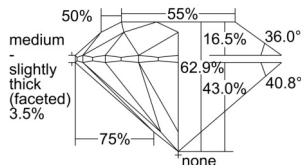

GIA®

FACSIMILE

GIA REPORT 7508194511

Verify this report at GIA.edu

GIA NATURAL DIAMOND DOSSIER®

August 16, 2024
GIA Report Number 7508194511
Shape and Cutting Style ..... Round Brilliant
Measurements ..... 5.78 - 5.82 x 3.65 mm

GRADING RESULTS

Carat Weight ..... 0.76 carat
Color Grade ..... H
Clarity Grade VS1
Cut Grade ..... Excellent

ADDITIONAL GRADING INFORMATION

Polish ..... Excellent
Symmetry ..... Excellent
Fluorescence ..... None
Clarity Characteristics..... Cloud, Needle, Pinpoint
Inscription(s): GIA 7508194511

PROPORTIONS

Profile to actual proportions

GRADING SCALES

GIA COLOR SCALE	GIA CLARITY SCALE	GIA CUT SCALE
D	FLAWLESS	EXCELLENT
E	INTERNALLY FLAWLESS	
F	VVS₁	VERY GOOD
G		
H	VS₁	GOOD
I		
J	SI₁	FAIR
K		
L	I₁	POOR
M		
N	I₂	
O		
P	I₃	
Q		
R		
S		
T		
U		
V		
W		
X		
Y		
Z