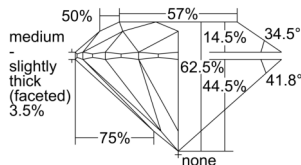

GIA®

FACSIMILE

GIA REPORT 7508198212

Verify this report at GIA.edu

GIA NATURAL DIAMOND DOSSIER®

August 14, 2024
GIA Report Number 7508198212
Shape and Cutting Style ..... Round Brilliant
Measurements ..... 5.67 - 5.70 x 3.55 mm

GRADING RESULTS

Carat Weight ..... 0.70 carat
Color Grade ..... D
Clarity Grade S11
Cut Grade ..... Excellent

ADDITIONAL GRADING INFORMATION

Polish ..... Excellent
Symmetry ..... Excellent
Fluorescence ..... None
Clarity Characteristics ..... Crystal, Feather
Inscription(s): GIA 7508198212

PROPORTIONS

Profile to actual proportions

GRADING SCALES

GIA COLOR SCALE	GIA CLARITY SCALE	GIA CUT SCALE	
D	FLAWLESS	EXCELLENT	
E	INTERNALLY FLAWLESS		
F		VVS₁	VERY GOOD
G	VVS₂		
H	VS₁	GOOD	
I	VS₂		
J	S1₁	FAIR	
K	S1₂		
L	I₁	POOR	
M	I₂		
N	I₃		
O			
P			
Q			
R			
S			
T			
U			
V			
W			
X			
Y			
Z