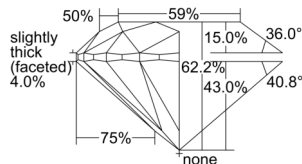

GIA®

FACSIMILE

GIA REPORT 7508198466

Verify this report at GIA.edu

GIA NATURAL DIAMOND DOSSIER®

August 14, 2024
GIA Report Number 7508198466
Shape and Cutting Style ..... Round Brilliant
Measurements ..... 5.61 - 5.65 x 3.50 mm

GRADING RESULTS

Carat Weight ..... 0.70 carat
Color Grade ..... D
Clarity Grade S11
Cut Grade ..... Excellent

ADDITIONAL GRADING INFORMATION

Polish ..... Excellent
Symmetry ..... Excellent
Fluorescence ..... None
Clarity Characteristics ..... Cloud, Crystal, Feather
Inscription(s): GIA 7508198466

PROPORTIONS

Profile to actual proportions

GRADING SCALES

GIA COLOR SCALE	GIA CLARITY SCALE	GIA CUT SCALE	
D	FLAWLESS	EXCELLENT	
E	INTERNALLY FLAWLESS		
F		VVS₁	VERY GOOD
G	VVS₂		
H	VS₁	GOOD	
I	VS₂		
J	S1₁	FAIR	
K	S1₂		
L	I₁	POOR	
M	I₂		
N	I₃		
O			
P			
Q			
R			
S			
T			
U			
V			
W			
X			
Y			
Z