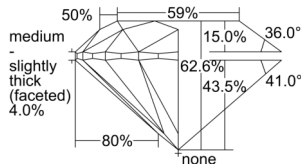

GIA®

FACSIMILE

GIA REPORT 7508199476

Verify this report at GIA.edu

GIA NATURAL DIAMOND DOSSIER®

August 16, 2024
GIA Report Number 7508199476
Shape and Cutting Style ..... Round Brilliant
Measurements ..... 5.63 - 5.66 x 3.54 mm

GRADING RESULTS

Carat Weight ..... 0.70 carat
Color Grade ..... D
Clarity Grade S11
Cut Grade ..... Excellent

ADDITIONAL GRADING INFORMATION

Polish ..... Excellent
Symmetry ..... Excellent
Fluorescence ..... None
Clarity Characteristics ..... Crystal, Feather
Inscription(s): GIA 7508199476

PROPORTIONS

Profile to actual proportions

GRADING SCALES

GIA COLOR SCALE

COLORLESS	D
	E
	F
	G
	H
	I
	J
NEAR COLORLESS	K
	L
Faint	M
	N
	O
	P
	Q
	R
	S
	T
	U
	V
	W
	X
	Y
Light	Z

GIA CLARITY SCALE

FLAWLESS	VERY VERY SLIGHTLY INCLUDED	VVS₁	VVS₂	VS₁	VS₂	S1₁	S1₂	I₁	I₂	I₃	
											INTERNAL FLAWLESS

GIA CUT SCALE

EXCELLENT
VERY GOOD
GOOD
FAIR
POOR