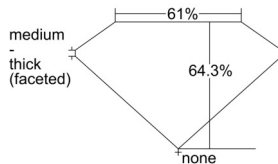

GIA®

FACSIMILE

GIA REPORT 7508209287

Verify this report at GIA.edu

GIA NATURAL DIAMOND DOSSIER®

August 20, 2024
GIA Report Number 7508209287
Shape and Cutting Style ..... Oval Brilliant
Measurements ..... 7.06 x 4.95 x 3.18 mm

GRADING RESULTS

Carat Weight ..... 0.70 carat
Color Grade ..... K
Clarity Grade VS2

ADDITIONAL GRADING INFORMATION

Polish ..... Excellent
Symmetry ..... Very Good
Fluorescence ..... Medium Blue
Clarity Characteristics..... Crystal, Feather
Inscription(s): GIA 7508209287

PROPORTIONS

Profile not to actual proportions

GRADING SCALES

GIA COLOR SCALE		GIA CLARITY SCALE			
COLORLESS	D	VERY VERY SLIGHTLY INCLUDED	FLAWLESS		
	E		INTERNALLY FLAWLESS		
	F	VERY SLIGHTLY INCLUDED	VVS₁		
	G		VVS₂		
	H		VS₁		
	NEAR COLORLESS	I	SLIGHTLY INCLUDED	VS₂	
		J		SI₁	
		FAINT	K	INCLUDED	SI₂
			L		I₁
			M		I₂
VERT LIGHT	N	LIGHT	I₃		
	O				
	P				
	Q				
	R