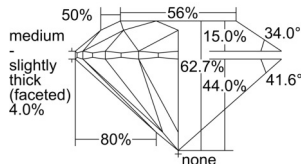

GIA®

FACSIMILE

GIA REPORT

7508213741

Verify this report at GIA.edu

GIA NATURAL DIAMOND DOSSIER®

August 20, 2024
GIA Report Number 7508213741
Shape and Cutting Style ..... Round Brilliant
Measurements ..... 3.92 - 3.94 x 2.46 mm

GRADING RESULTS

Carat Weight ..... 0.23 carat
Color Grade ..... E
Clarity Grade VVS2
Cut Grade ..... Excellent

ADDITIONAL GRADING INFORMATION

Polish ..... Excellent
Symmetry ..... Excellent
Fluorescence ..... None
Clarity Characteristics ..... Needle, Pinpoint
Inscription(s): GIA 7508213741

PROPORTIONS

Profile to actual proportions

GRADING SCALES

GIA COLOR SCALE

COLOURLESS	D
	E
	F
	G
	H
	I
	J
NEAR COLOURLESS	K
	L
FAIN	M
	N
	O
	P
	Q
VERY LIGHT	R
	S
	T
	U
	V
	W
	X
	Y
LIGHT	Z

GIA CLARITY SCALE

FLAWLESS	INTERNAL FLAWLESS	
		FLAWLESS
VERY VERY SLIGHTLY INCLUDED	VVS₁	
	VVS₂	
VERY SLIGHTLY INCLUDED	VS₁	
	VS₂	
SLIGHTLY INCLUDED	SI₁	
	SI₂	
INCLUDED	I₁	
	I₂	
	I₃	

GIA CUT SCALE

EXCELLENT
VERY GOOD
GOOD
FAIR
POOR