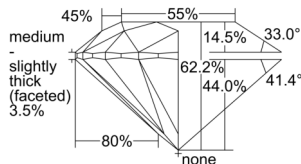

GIA®

FACSIMILE

GIA REPORT 7508214485

Verify this report at GIA.edu

GIA NATURAL DIAMOND DOSSIER®

August 19, 2024
GIA Report Number 7508214485
Shape and Cutting Style ..... Round Brilliant
Measurements ..... 4.81 - 4.84 x 3.00 mm

GRADING RESULTS

Carat Weight ..... 0.42 carat
Color Grade ..... H
Clarity Grade S11
Cut Grade ..... Excellent

ADDITIONAL GRADING INFORMATION

Polish ..... Excellent
Symmetry ..... Excellent
Fluorescence ..... Faint
Clarity Characteristics ..... Cloud, Feather
Inscription(s): GIA 7508214485

PROPORTIONS

Profile to actual proportions