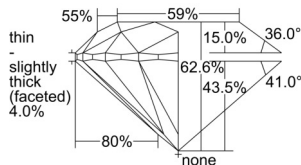

GIA®

FACSIMILE

GIA REPORT 7508215072

Verify this report at GIA.edu

GIA NATURAL DIAMOND DOSSIER®

August 22, 2024
GIA Report Number 7508215072
Shape and Cutting Style ..... Round Brilliant
Measurements ..... 5.01 - 5.05 x 3.15 mm

GRADING RESULTS

Carat Weight ..... 0.50 carat
Color Grade ..... G
Clarity Grade VS1
Cut Grade ..... Excellent

ADDITIONAL GRADING INFORMATION

Polish ..... Excellent
Symmetry ..... Very Good
Fluorescence ..... None
Clarity Characteristics..... Cloud, Needle, Indented Natural
Inscription(s): GIA 7508215072

PROPORTIONS

Profile to actual proportions

GRADING SCALES

GIA COLOR SCALE	GIA CLARITY SCALE	GIA CUT SCALE	
D	FLAWLESS	EXCELLENT	
E	INTERNALLY FLAWLESS		
F		VVS₁	VERY GOOD
G	VVS₂		
H	VS₁	GOOD	
I	VS₂		
J	SI₁	FAIR	
K	SI₂		
L	I₁	POOR	
M			
N			
O	I₂		
P			
Q	I₃		
R			
S			
T			
U			
V			
W			
X			
Y			
Z