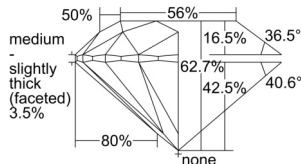

GIA®

FACSIMILE

GIA REPORT 7508215168

Verify this report at GIA.edu

GIA NATURAL DIAMOND DOSSIER®

August 19, 2024
GIA Report Number 7508215168
Shape and Cutting Style ..... Round Brilliant
Measurements ..... 4.32 - 4.35 x 2.72 mm

GRADING RESULTS

Carat Weight ..... 0.31 carat
Color Grade I
Clarity Grade VS1
Cut Grade ..... Excellent

ADDITIONAL GRADING INFORMATION

Polish ..... Excellent
Symmetry ..... Excellent
Fluorescence ..... Strong Blue
Clarity Characteristics ..... Crystal
Inscription(s): GIA 7508215168

PROPORTIONS

Profile to actual proportions

GRADING SCALES

GIA COLOR SCALE

COLOURESS	D
	E
	F
	G
	H
	I
	J
NEAR COLOURESS	K
	L
FAIN	M
	N
	O
	P
	Q
	R
	S
	T
	U
	V
	W
	X
	Y
LIGHT	Z

GIA CLARITY SCALE

FLAWLESS	VERY VERY SLIGHTLY INCLUDED	VS₁	VS₂	VS₁	VS₂	SI₁	SI₂	I₁	I₂	I₃		
											FLAWLESS	INTERNALLY FLAWLESS

GIA CUT SCALE

EXCELLENT
VERY GOOD
GOOD
FAIR
POOR