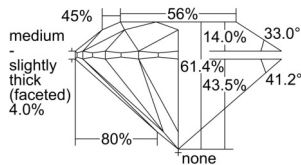

GIA®

FACSIMILE

GIA NATURAL DIAMOND DOSSIER®

August 20, 2024
GIA Report Number 7508218468
Shape and Cutting Style ..... Round Brilliant
Measurements ..... 3.77 - 3.80 x 2.32 mm

GRADING RESULTS

Carat Weight ..... 0.20 carat
Color Grade ..... G
Clarity Grade VS1
Cut Grade ..... Excellent

ADDITIONAL GRADING INFORMATION

Polish ..... Excellent
Symmetry ..... Excellent
Fluorescence ..... None
Clarity Characteristics ..... Cloud, Pinpoint
Inscription(s): GIA 7508218468

GIA REPORT 7508218468

Verify this report at GIA.edu

PROPORTIONS

Profile to actual proportions

GRADING SCALES

GIA COLOR SCALE	GIA CLARITY SCALE	GIA CUT SCALE
D	FLAWLESS	EXCELLENT
E	FLAWLESS	
F	INTERNALLY FLAWLESS	VERY GOOD
G	FLAWLESS	
H	VVS₁	GOOD
I	VVS₂	
J	VS₁	FAIR
K	VS₂	
L	SI₁	POOR
M	SI₂	
N	I₁	
O	I₂	
P	I₃	
Q		
R		
S		
T		
U		
V		
W		
X		
Y		
Z