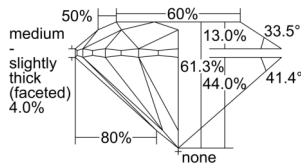

GIA®

FACSIMILE

GIA REPORT 7508221651

Verify this report at GIA.edu

GIA NATURAL DIAMOND DOSSIER®

August 20, 2024
GIA Report Number 7508221651
Shape and Cutting Style ..... Round Brilliant
Measurements ..... 4.40 - 4.41 x 2.70 mm

GRADING RESULTS

Carat Weight ..... 0.32 carat
Color Grade ..... D
Clarity Grade VVS2
Cut Grade ..... Excellent

ADDITIONAL GRADING INFORMATION

Polish ..... Excellent
Symmetry ..... Excellent
Fluorescence ..... None
Clarity Characteristics..... Pinpoint, Needle, Cloud
Inspection(s): GIA 7508221651

PROPORTIONS

Profile to actual proportions

GRADING SCALES

GIA COLOR SCALE	GIA CLARITY SCALE	GIA CUT SCALE	
D	FLAWLESS	EXCELLENT	
E	INTERNALLY FLAWLESS		
F		VVS₁	VERY GOOD
G	VVS₂		
H	VS₁	GOOD	
I	VS₂		
J	SI₁	FAIR	
K	SI₂		
L	I₁	POOR	
M	I₂		
N	I₃		
O			
P			
Q			
R			
S			
T			
U			
V			
W			
X			
Y			
Z