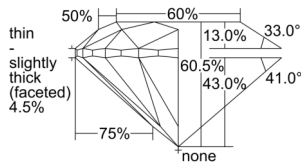

GIA®

FACSIMILE

GIA REPORT 7508223435

Verify this report at GIA.edu

GIA NATURAL DIAMOND DOSSIER®

August 21, 2024
GIA Report Number 7508223435
Shape and Cutting Style ..... Round Brilliant
Measurements ..... 4.31 - 4.32 x 2.61 mm

GRADING RESULTS

Carat Weight ..... 0.30 carat
Color Grade ..... F
Clarity Grade VS2
Cut Grade ..... Excellent

ADDITIONAL GRADING INFORMATION

Polish ..... Excellent
Symmetry ..... Excellent
Fluorescence ..... None
Clarity Characteristics ..... Feather, Indented Natural
Inscription(s): GIA 7508223435

PROPORTIONS

Profile to actual proportions

GRADING SCALES

GIA COLOR SCALE	GIA CLARITY SCALE	GIA CUT SCALE
D	FLAWLESS	EXCELLENT
E	FLAWLESS	
F	INTERNALLY FLAWLESS	VERY GOOD
G	FLAWLESS	
H	VVS₁	GOOD
I	VVS₂	
J	VS₁	FAIR
K	VS₂	
L	SI₁	POOR
M	SI₂	
N	I₁	
O	I₂	
P	I₃	
Q		
R		
S		
T		
U		
V		
W		
X		
Y		
Z