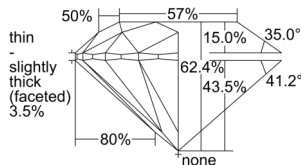

GIA®

FACSIMILE

GIA REPORT 7508229505

Verify this report at gia.edu

GIA NATURAL DIAMOND DOSSIER®

August 20, 2024
GIA Report Number 7508229505
Shape and Cutting Style ..... Round Brilliant
Measurements ..... 5.06 - 5.09 x 3.17 mm

GRADING RESULTS

Carat Weight ..... 0.50 carat
Color Grade ..... F
Clarity Grade S11
Cut Grade ..... Excellent

ADDITIONAL GRADING INFORMATION

Polish ..... Excellent
Symmetry ..... Excellent
Fluorescence ..... None
Clarity Characteristics..... Feather, Crystal, Cloud
Inscription(s): GIA 7508229505

PROPORTIONS

Profile to actual proportions