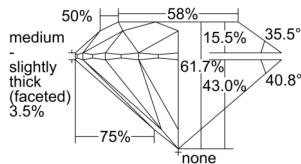

GIA®

FACSIMILE

GIA REPORT 7508229650

Verify this report at GIA.edu

GIA NATURAL DIAMOND DOSSIER®

August 21, 2024
GIA Report Number 7508229650
Shape and Cutting Style ..... Round Brilliant
Measurements ..... 4.72 - 4.76 x 2.92 mm

GRADING RESULTS

Carat Weight ..... 0.40 carat
Color Grade ..... H
Clarity Grade VS2
Cut Grade ..... Excellent

ADDITIONAL GRADING INFORMATION

Polish ..... Excellent
Symmetry ..... Excellent
Fluorescence ..... None
Clarity Characteristics..... Cloud, Crystal, Feather
Inscription(s): GIA 7508229650

PROPORTIONS

Profile to actual proportions

GRADING SCALES

GIA COLOR SCALE	GIA CLARITY SCALE	GIA CUT SCALE	
D	FLAWLESS	EXCELLENT	
E	INTERNALLY FLAWLESS		
F		VVS₁	VERY GOOD
G	VVS₂		
H	VS₁	GOOD	
I	VS₂		
J	SI₁	FAIR	
K	SI₂		
L	I₁	POOR	
M	I₂		
N	I₃		
O			
P			
Q			
R			
S			
T			
U			
V			
W			
X			
Y			
Z