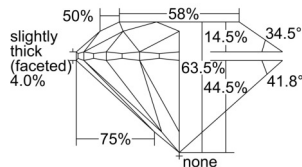

GIA®

FACSIMILE

GIA REPORT 7508232650

Verify this report at GIA.edu

GIA NATURAL DIAMOND DOSSIER®

August 20, 2024
GIA Report Number 7508232650
Shape and Cutting Style ..... Round Brilliant
Measurements ..... 5.13 - 5.17 x 3.27 mm

GRADING RESULTS

Carat Weight ..... 0.54 carat
Color Grade ..... G
Clarity Grade VVS1
Cut Grade ..... Excellent

ADDITIONAL GRADING INFORMATION

Polish ..... Excellent
Symmetry ..... Excellent
Fluorescence ..... Faint
Clarity Characteristics..... Pinpoint, Indented Natural
Inspection(s): GIA 7508232650

PROPORTIONS

Profile to actual proportions