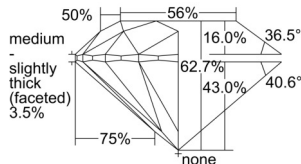

GIA®

FACSIMILE

GIA REPORT 7508238650

Verify this report at GIA.edu

GIA NATURAL DIAMOND DOSSIER®

August 21, 2024
GIA Report Number 7508238650
Shape and Cutting Style ..... Round Brilliant
Measurements ..... 5.15 - 5.18 x 3.24 mm

GRADING RESULTS

Carat Weight ..... 0.53 carat
Color Grade I
Clarity Grade VS1
Cut Grade ..... Excellent

ADDITIONAL GRADING INFORMATION

Polish ..... Excellent
Symmetry ..... Excellent
Fluorescence ..... None
Clarity Characteristics ..... Crystal, Pinpoint
Inscription(s): GIA 7508238650

PROPORTIONS

Profile to actual proportions